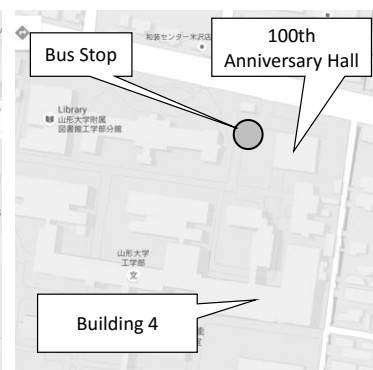

### Shuttle Bus Stop Locations

Yonezawa Station

Tokyo Dai-ichi Hotel Yonezawa

Yamagata University

**September 6 (Tue), AM**

Shinkansen	Shuttle Bus		
Yonezawa station	Yonezawa station	Tokyo Dai-ichi Hotel Yonezawa	Yamagata University
		8:15	8:30
8:20	8:30	→	8:50
	8:40	→	9:00
		9:00	9:15
9:24	9:30	→	9:50
		9:40	9:55
	9:40	→	10:00
		10:15	10:30
10:22	10:30	→	10:50
	10:40	→	11:00

**September 6 (Tue), PM**

Shuttle Bus			Shinkansen
Yamagata University	Tokyo Dai-ichi Hotel Yonezawa	Yonezawa station	Yonezawa station
16:00	16:15	16:30	16:38
16:30	16:45	17:00	
17:00	17:15	17:30	17:41
17:30	17:45	18:00	
18:10	18:25	18:40	18:38
18:30	18:45	19:00	
19:10	19:25	19:40	
19:30	19:45	20:00	20:12