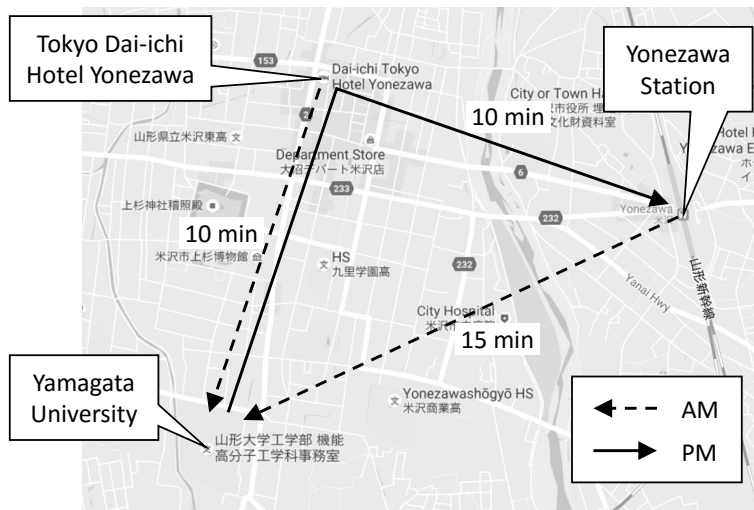

## Shuttle Bus

Shuttle buses connecting Yonezawa station, Yamagata University and Tokyo Dai-ichi Hotel Yonezawa as well as the Grand HOKUYO will be provided. Since each bus can only carry 55 people, taxi is also recommended.

### Route Map

### Shuttle Bus Stop Locations

Yonezawa Station

Tokyo Dai-ichi Hotel Yonezawa

Yamagata University

**September 6 (Tue), AM**

Shinkansen	Shuttle Bus		
Yonezawa station	Yonezawa station	Tokyo Dai-ichi Hotel Yonezawa	Yamagata University
		8:15	8:30
8:20	8:30	→	8:50
	8:40	→	9:00
		9:00	9:15
9:24	9:30	→	9:50
		9:40	9:55
	9:40	→	10:00
		10:15	10:30
10:22	10:30	→	10:50
	10:40	→	11:00

### September 8 (Thu), PM

Shuttle Bus			Shinkansen
Yamagata University	Tokyo Dai-ichi Hotel Yonezawa	Yonezawa station	Yonezawa station
11:30	11:45	12:00	
12:00	12:15	12:30	12:38
12:30	12:45	13:00	
13:00	13:15	13:30	13:40
13:30	13:45	14:00	
14:00	14:15	14:30	14:38