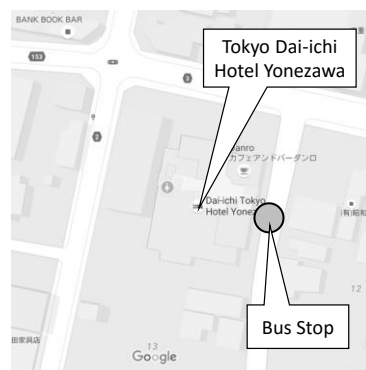

## Shuttle Bus

Shuttle buses connecting Yonezawa station, Yamagata University and Tokyo Dai-ichi Hotel Yonezawa as well as the Grand HOKUYO will be provided. Since each bus can only carry 55 people, taxi is also recommended.

### Route Map

### Shuttle Bus Stop Locations

Yonezawa Station

Tokyo Dai-ichi Hotel Yonezawa

Yamagata University

**September 6 (Tue), AM**

Shinkansen	Shuttle Bus		
Yonezawa station	Yonezawa station	Tokyo Dai-ichi Hotel Yonezawa	Yamagata University
		8:15	8:30
8:20	8:30	→	8:50
	8:40	→	9:00
		9:00	9:15
9:24	9:30	→	9:50
		9:40	9:55
	9:40	→	10:00
		10:15	10:30
10:22	10:30	→	10:50
	10:40	→	11:00

**September 6 (Tue), PM**

Shuttle Bus			Shinkansen
Yamagata University	Tokyo Dai-ichi Hotel Yonezawa	Yonezawa station	Yonezawa station
16:00	16:15	16:30	16:38
16:30	16:45	17:00	
17:00	17:15	17:30	17:41
17:30	17:45	18:00	
18:10	18:25	18:40	18:38
18:30	18:45	19:00	
19:10	19:25	19:40	
19:30	19:45	20:00	20:12